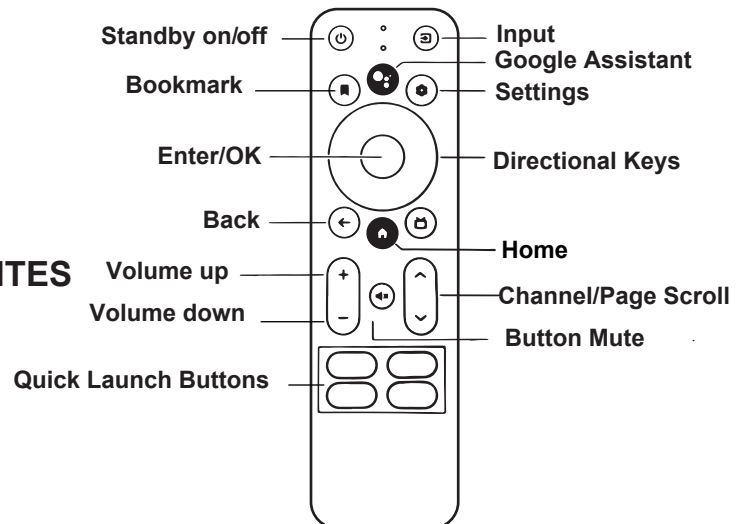

quick start guide

1 CONNECT EQUIPMENT

Plug one end of the HDMI cable into the UHD TV Streaming Device and the other into your TV. Plug the power adapter into the device, and then to a wall outlet.

2 PAIR REMOTE

Follow the on-screen instructions to pair the remote. Press and hold the “**home**” and “**back**” keys until pairing is successful.

3 SET UP

Choose to complete Wi-Fi or Google set up with either Android Phone or on-screen commands. ***If you don't have an existing Google account, you'll need to create one to use Socket TV.**

4 SOCKET TV APP

Download and install the Socket TV app and sign in with your username and password.

5 ADDING THE SOCKET APP TO FAVORITES

Navigate to the apps screen and move the selector onto the Socket TV app. Long press the Enter Button, then selected "Add to Favorites."

WHAT'S IN THE BOX

1. UHD TV Streaming Device
2. Remote Control (batteries included)
3. HDMI cable (3.28 ft)
4. AC Power Adapter with cable (3.28 ft)

REMOTE CONTROL

SocketTV Subscriber Username: _____

SocketTV Subscriber Password: _____